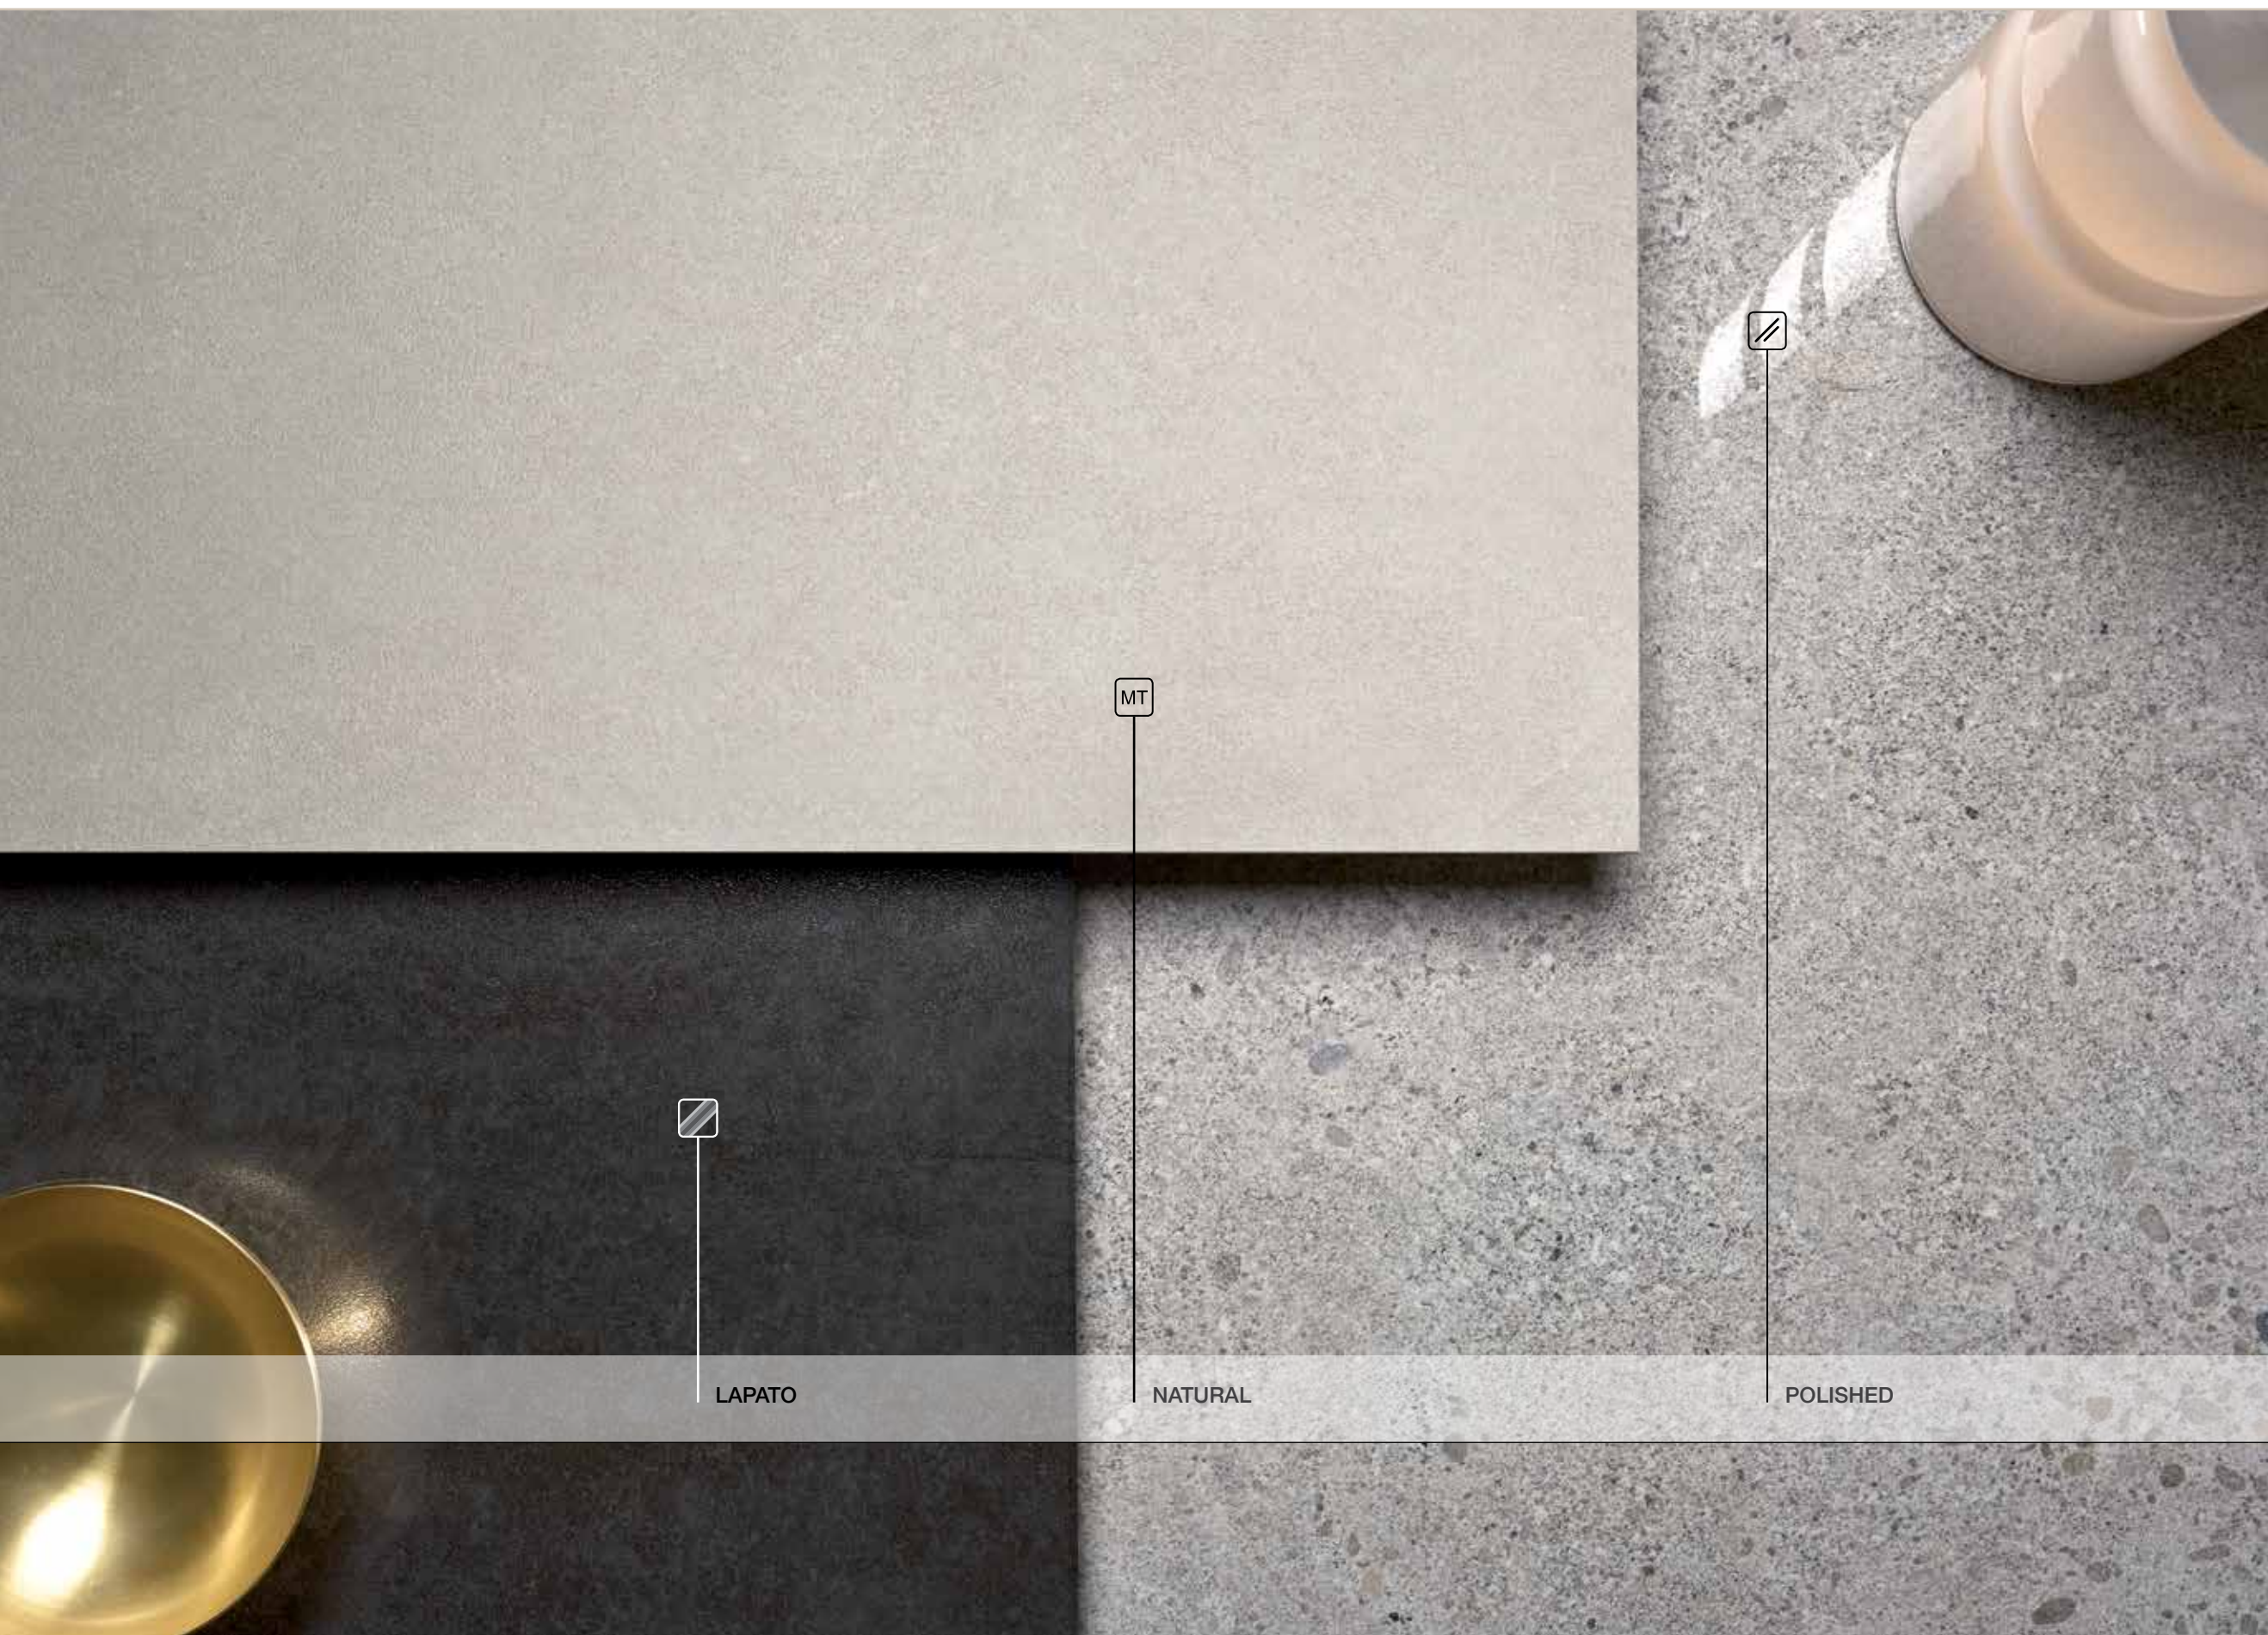

NATURAL	
NEUTRAL	40
60 x 60	
LAPATO	
FREEDOM	42
60 x 60	
METROPOLI	44
60 x 60	
60 x 120	
80 x 80	
SLAB	46
60 x 60	
60 x 120	
POLISHED	
ALLURE-PUL	48
59 x 59	
59 x 119	
GAUZY-PUL	50
59 x 59	
LUXURY-PUL	52
59 x 59	
59 x 119	
SYMPHONY-PUL	54
59 x 59	
59 x 119	
REBEL-PUL	56
79 x 79	

LAPATO

NATURAL

POLISHED